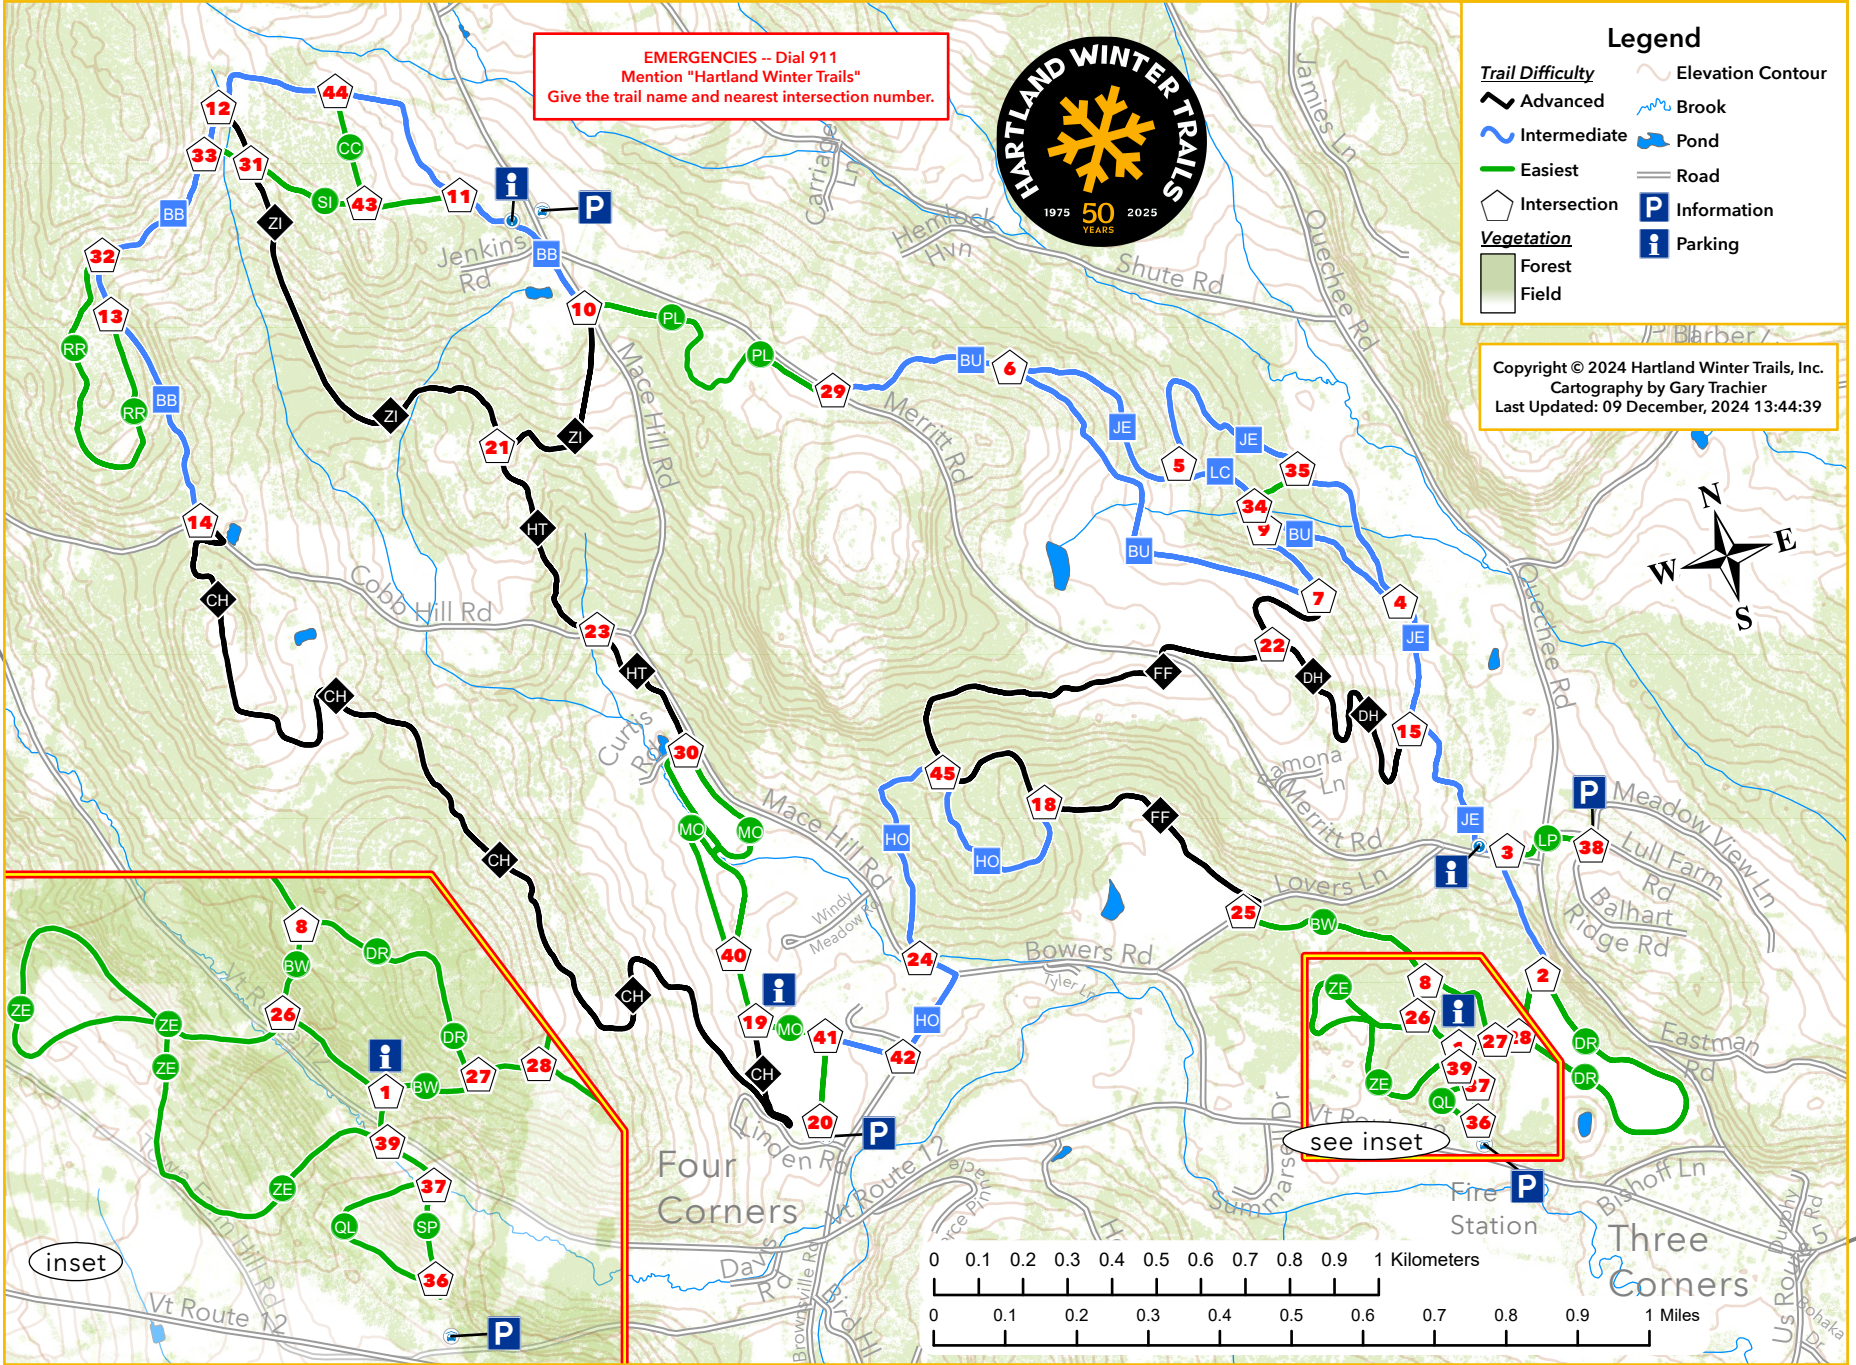

Quechee 5.7 miles

Vermont Rt 12 Woodstock 8.6 miles

West Windsor / Brownsville 7.1 miles

US Rt 5 Windsor 4.5 miles

US Rt 5 White River Junction 8.6 miles