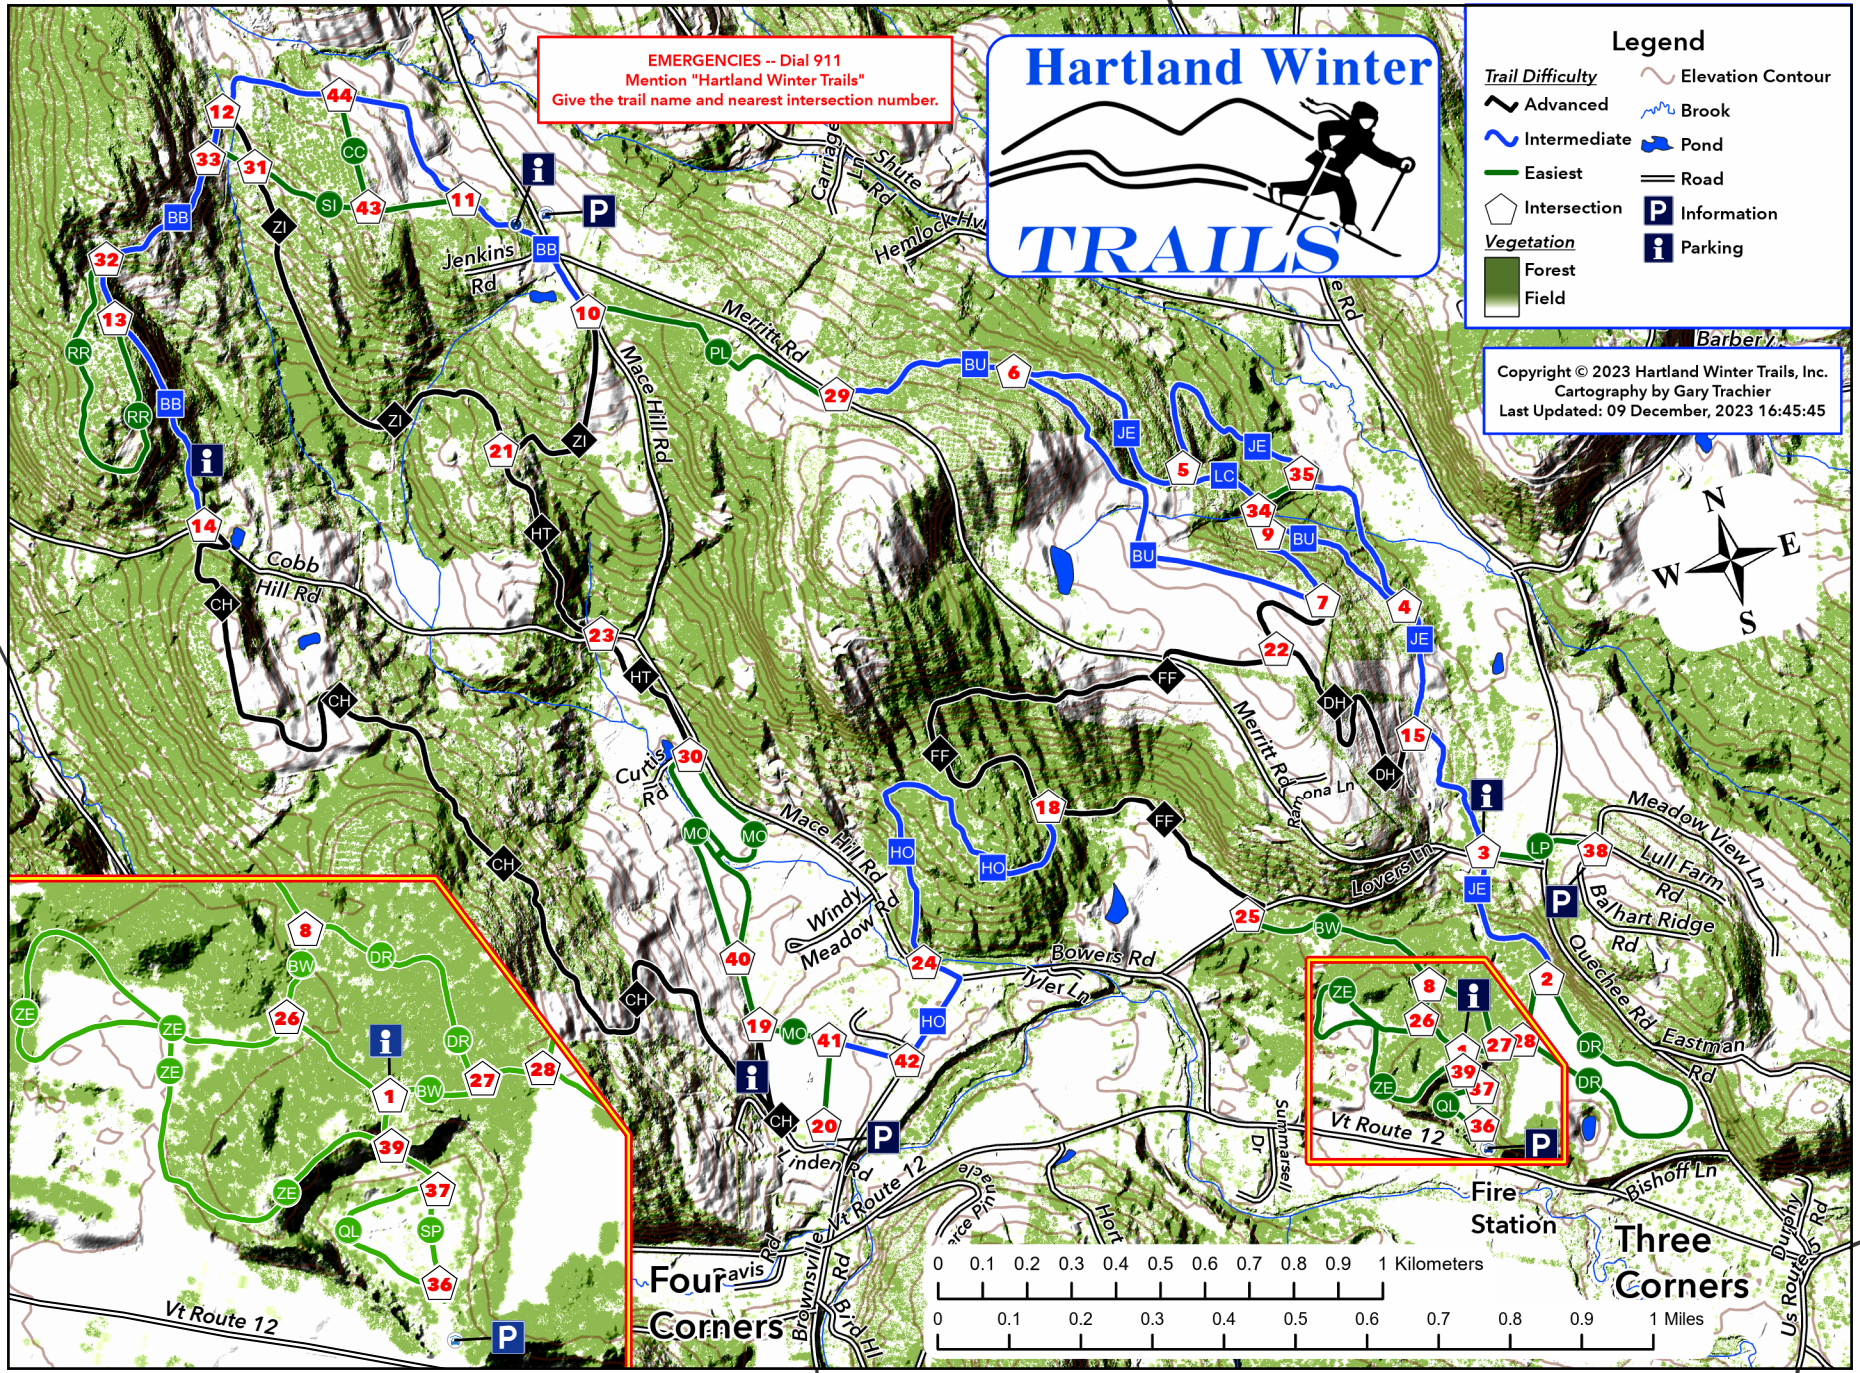

Quechee 5.7 miles

Vermont Rt 12 Woodstock 8.6 miles

EMERGENCIES – Dial 911
Mention "Hartland Winter Trails"
Give the trail name and nearest intersection number.

Legend

Trail Difficulty	Elevation Contour
Advanced	Brook
Intermediate	Pond
Easiest	Road
Intersection	Information
Vegetation	Parking
Forest	
Field	

Copyright © 2023 Hartland Winter Trails, Inc.
Cartography by Gary Trachier
Last Updated: 09 December, 2023 16:45:45

US Rt 5 White River Junction 8.6 miles

West Windsor / Brownsville 7.1 miles

US Rt 5 Windsor 4.5 miles